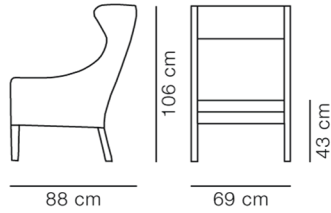

DIMENSIONS

Weight: 29 kg

PACKAGING INFORMATION

L: 94 cm, W: 77 cm, H: 113 cm,

Cbm: 0,8m³

35 kg

CARE & MAINTENANCE

Our Care & Maintenance offers guidance for best maintenance of our furniture. It includes advice and instructions on cleaning and caring for specific materials to ensure a long life of your furniture. Find your product on our product site and navigate to the Product Care menu: