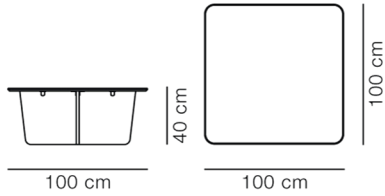

### MODEL

1966 - 100x100 cm

## DIMENSIONS

Weight: 83 kg

## PACKAGING INFORMATION

L: 108 cm, W: 26 cm, H: 108 cm,

Cbm: 1,55m<sup>3</sup>

128 kg