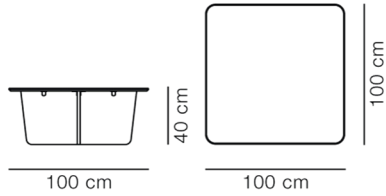

COUNTRY OF ORIGIN

PT

ESSENTIAL ASSORTMENT

SURFACE

Dark Atlantico Limestone

DIMENSIONS

Weight: 83 kg

PACKAGING INFORMATION

L: 108 cm, W: 26 cm, H: 108 cm,

Cbm: 1,55m³

128 kg

CARE & MAINTENANCE

Our Care & Maintenance offers guidance for best maintenance of our furniture. It includes advice and instructions on cleaning and caring for specific materials to ensure a long life of your furniture. Find your product on our product site and navigate to the Product Care menu: