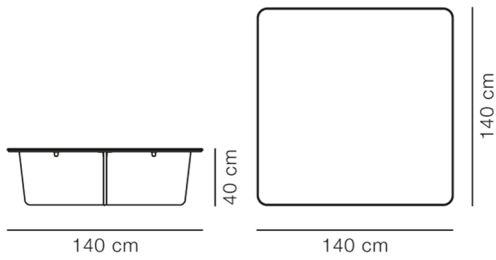

COUNTRY OF ORIGIN

PT

ESSENTIAL ASSORTMENT

SURFACE

Dark Atlantico Limestone

DIMENSIONS

Weight: 152 kg

PACKAGING INFORMATION

L: 148,5 cm, W: 26 cm, H: 148,5 cm,

Cbm: 2m³

260 kg

CARE & MAINTENANCE

Our Care & Maintenance offers guidance for best maintenance of our furniture. It includes advice and instructions on cleaning and caring for specific materials to ensure a long life of your furniture. Find your product on our product site and navigate to the Product Care menu: