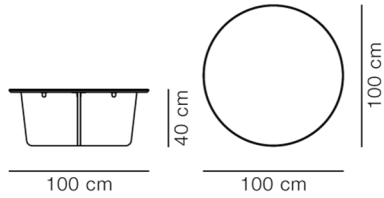

COUNTRY OF ORIGIN

PT

ESSENTIAL ASSORTMENT

SURFACE

Dark Atlantico Limestone

DIMENSIONS

Weight: 78 kg

PACKAGING INFORMATION

L: 108 cm, W: 26 cm, H: 108 cm,

Cbm: 1,25m³

123 kg

CARE & MAINTENANCE

Our Care & Maintenance offers guidance for best maintenance of our furniture. It includes advice and instructions on cleaning and caring for specific materials to ensure a long life of your furniture. Find your product on our product site and navigate to the Product Care menu: