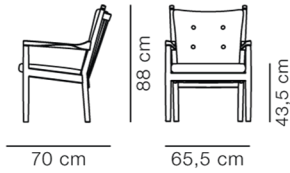

DIMENSIONS

Weight: 10 kg

PACKAGING INFORMATION

L: 70 cm, W: 70 cm, H: 92 cm,

Cbm: 0,45m³

15 kg

CARE & MAINTENANCE

Our Care & Maintenance offers guidance for best maintenance of our furniture. It includes advice and instructions on cleaning and caring for specific materials to ensure a long life of your furniture. Find your product on our product site and navigate to the Product Care menu: