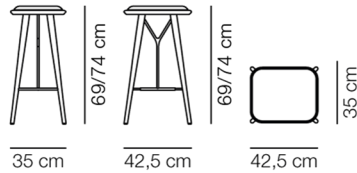

COUNTRY OF ORIGIN

DK

FABRIC- & LEATHER CONSUMPTION

Fabric: 0,57 m

Leather: 0,44 m²

TEST & CERTIFICATES

FSC® certified

EN 1022:2005, EN 16139:2013 (L1)

DIMENSIONS

Weight: 5,74 kg

PACKAGING INFORMATION

L: 39 cm, W: 46 cm, H: 72/78 cm,

Cbm: 0,14m³ (1 Pcs.)

6,5 kg

CARE & MAINTENANCE

Our Care & Maintenance offers guidance for best maintenance of our furniture. It includes advice and instructions on cleaning and caring for specific materials to ensure a long life of your furniture. Find your product on our product site and navigate to the Product Care menu: