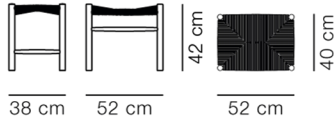

Oak black lacquered, FSC Mix 70%

DIMENSIONS

Weight: 4 kg

PACKAGING INFORMATION

L: 56 cm, W: 40 cm, H: 46 cm,

Cbm: 0,1m³

5 kg

CARE & MAINTENANCE