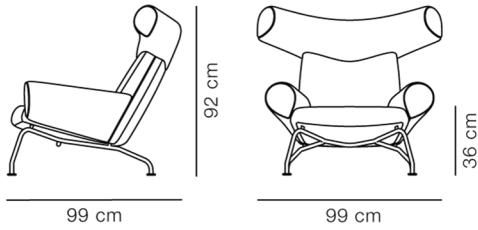

COUNTRY OF ORIGIN

DK

FABRIC- & LEATHER CONSUMPTION

Fabric: 4,5 m

Leather: 13 m²

ESSENTIAL ASSORTMENT

UPHOLSTERY	PIPING	FRAME
Hallingdal 116	Leather Max 95, Cognac	Brushed stainless steel
Leather Primo 88, Black	Piping as upholstery	Brushed stainless steel
Leather Cera 905, Russet brown	Piping as upholstery	Brushed stainless steel

DIMENSIONS

Weight: 31 kg

PACKAGING INFORMATION

L: 103 cm, W: 97 cm, H: 117 cm,

Cbm: 1,1m³

73 kg

CARE & MAINTENANCE

Our Care & Maintenance offers guidance for best maintenance of our furniture. It includes advice and instructions on cleaning and caring for specific materials to ensure a long life of your furniture. Find your product on our product site and navigate to the Product Care menu: