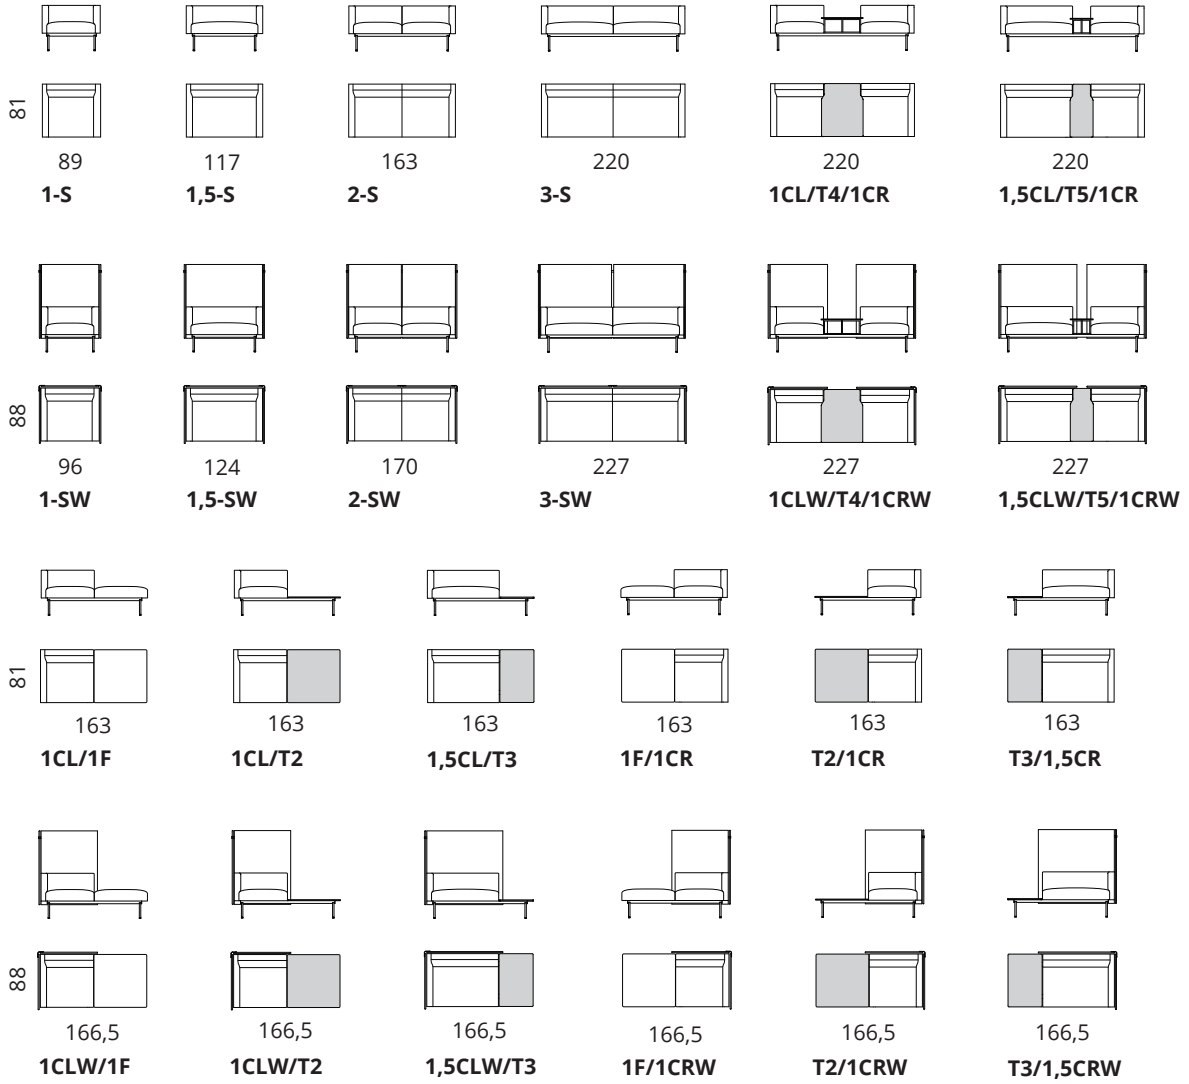

Dimensions

Individual modules

Poufs and tables

Additional pillows

All dimensions provided in centimetres.

Dimensions

Modules to combine

All dimensions provided in centimetres.