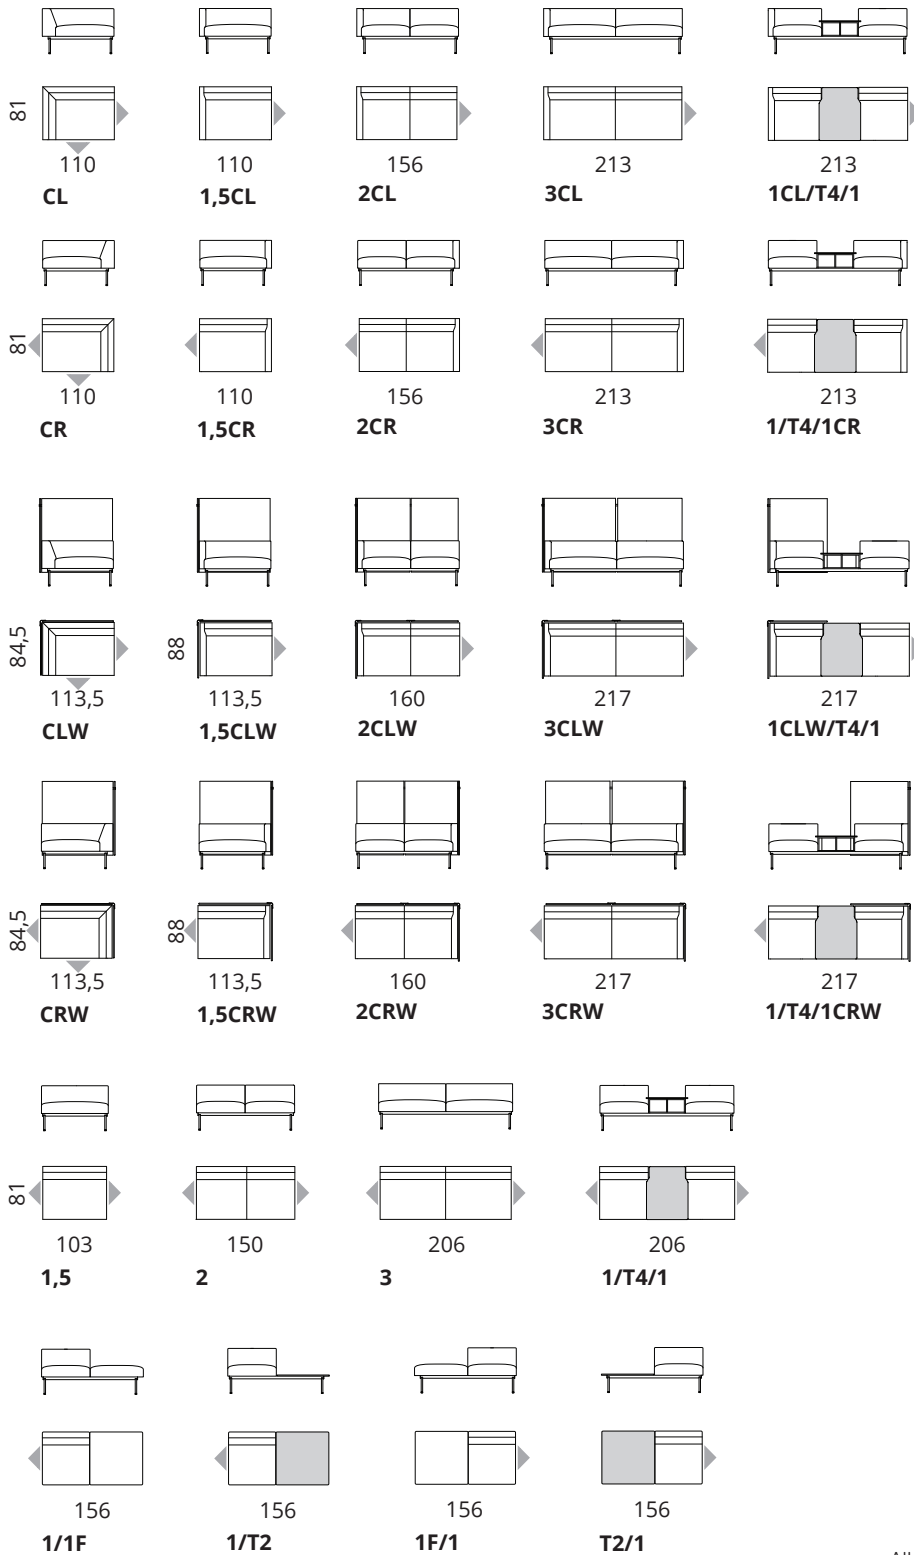

Dimensions

Individual modules

Poufs and tables

Additional pillows

All dimensions provided in centimetres.

Dimensions

Modules to combine

All dimensions provided in centimetres.