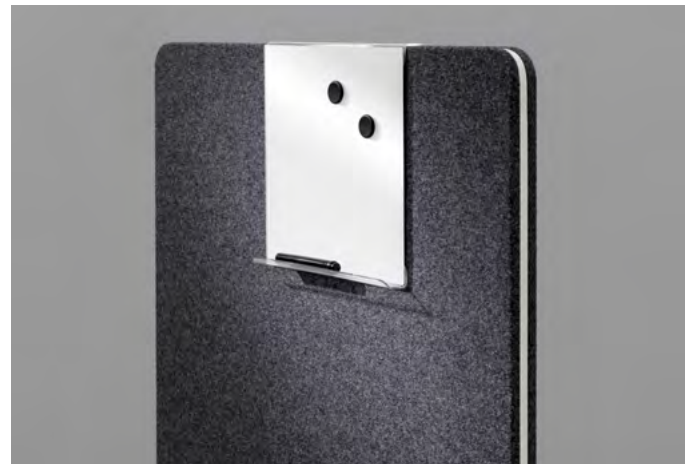

EDGE ACCESSORIES

Article number	Name	Size w x h mm	Weight kg
1588-colour code	Edge Floor Plexi Mood	300 x 300	1,8
1589-colour code	Edge Floor Plexi Mood	500 x 500	3,9
1587-colour code	Edge Table Plexi Mood	300 x 300	1,8