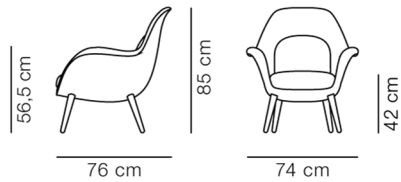

DIMENSIONS

Weight: 13,5 kg

PACKAGING INFORMATION

L: 82,2 cm, W: 83,7 cm, H: 89 cm,

Cbm: 0,61m³

19 kg

CARE & MAINTENANCE

Our Care & Maintenance offers guidance for best maintenance of our furniture. It includes advice and instructions on cleaning and caring for specific materials to ensure a long life of your furniture. Find your product on our product site and navigate to the Product Care menu: